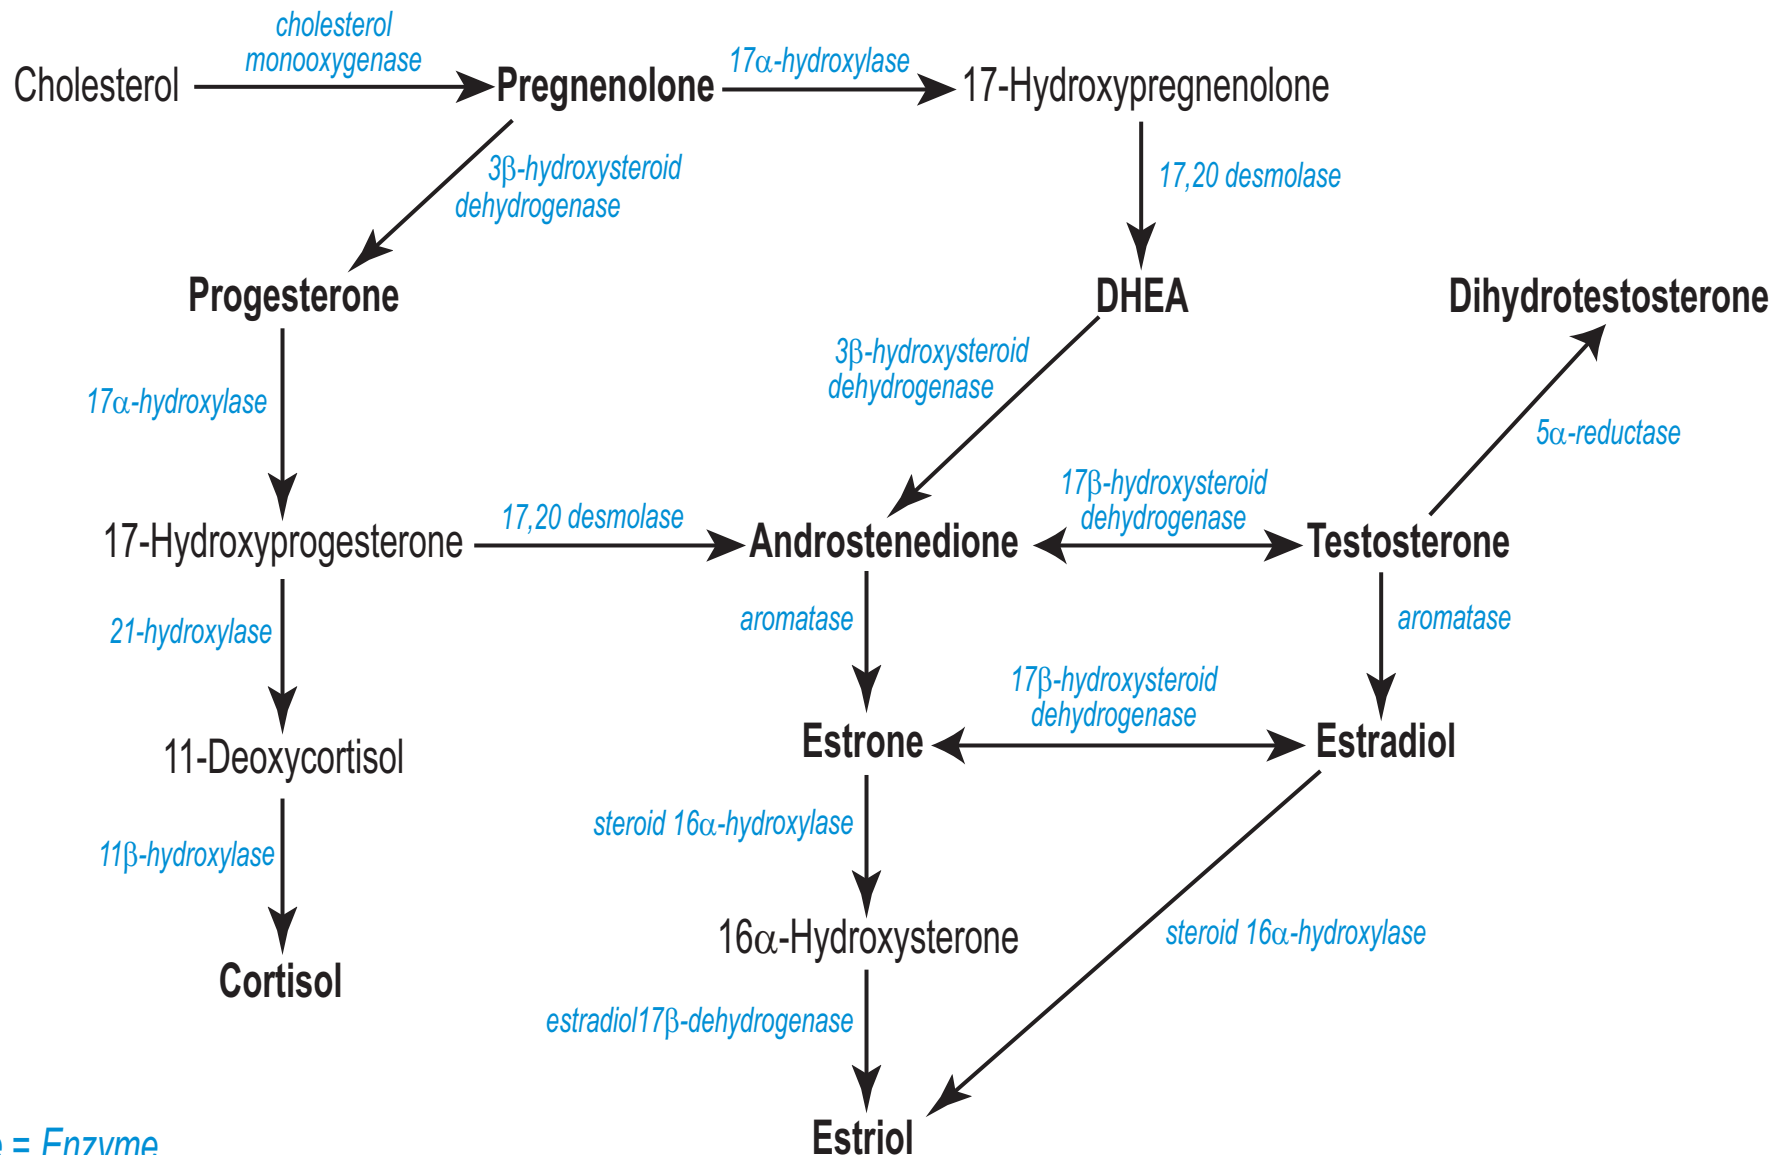

Steroid Hormone Synthesis

Blue = Enzyme